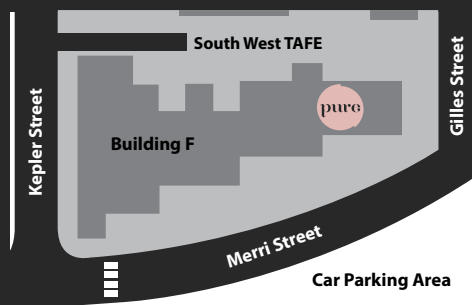

SPA TREATMENTS

PURE Spa Ritual (90 mins) 45

Full body exfoliation, aromatic clay cocoon, complete with a rejuvenating massage, to enhance the senses leaving you light and refreshed.

Exfoliating Body Treatment (60 mins) 35

A full body salt scrub and hydrating massage to smooth and soften the skin.

Aromatherapy Massage (60 mins) 35

Full body relaxation massage, including essential oils specifically blended to suit the individual.

Aromatic Stone Massage (60 mins) 35

Full body massage utilising the energising hot and cold stone therapy and aromatic essential oils.

Indian Head Massage (20 mins) 15

A relaxing holistic treatment that uses acupressure massage on the head, face, neck and shoulders. This massage aims to rebalance your body's energies.

Add Mini Facial - No Massage (20 mins) 15

Added to any spa treatment service.

EYELASH EXTENSIONS

Full Set 30

Infill 15

Removal 5

HAIR, BEAUTY & WELLNESS ACADEMY

Disclaimer: Whilst we attempt to meet every clients needs, Pure Academy is a learning environment, with services performed by students. Services provided are dependent on timetables, class numbers and student availability.

Keep up to date with our deals, discounts and events by following us on Facebook and Instagram.

PURE - HAIR, BEAUTY & WELLNESS ACADEMY

Building F, Entrance off Gilles Street
South West TAFE, Warrnambool Campus

P (03) 5564 8848
E pure@swtafe.edu.au

www.swtafe.edu.au

HAIR, BEAUTY &
WELLNESS ACADEMY

PRICE
LIST